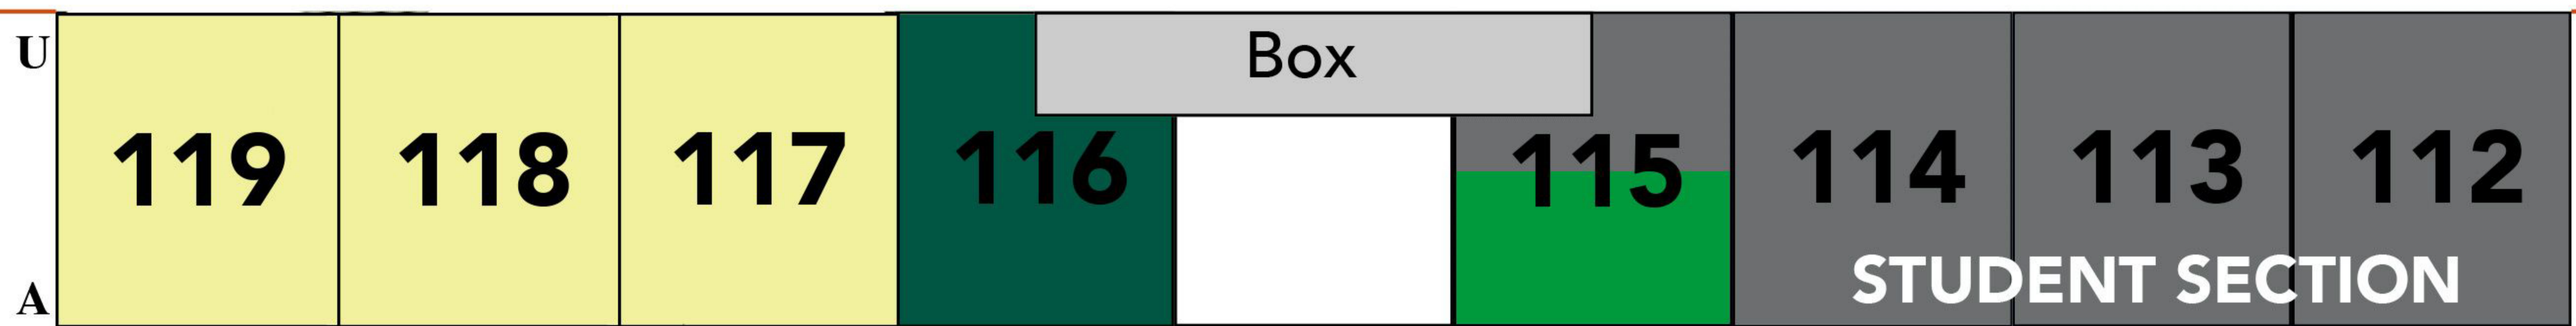

ZABLE STADIUM AT CARY FIELD

Richmond Road

GATE 4

GATE 5

GATE 6

VISITING TEAM BENCH

TRIBE TAVERN

SCOREBOARD

GATE 3

TRIBE BENCH

GATE 2

Suite Level 200

Press Level 400

Laycock Center

GATE 7