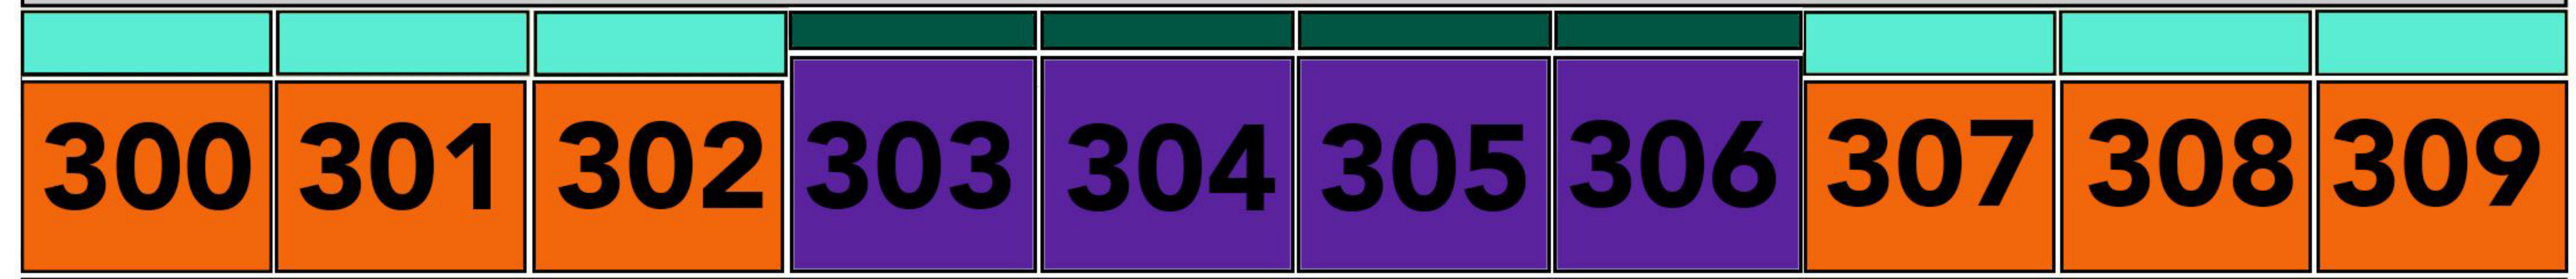

GATE 3

TRIBE BENCH

GATE 2

Suite Level 200

Press Level 400

Laycock Center

GATE 7